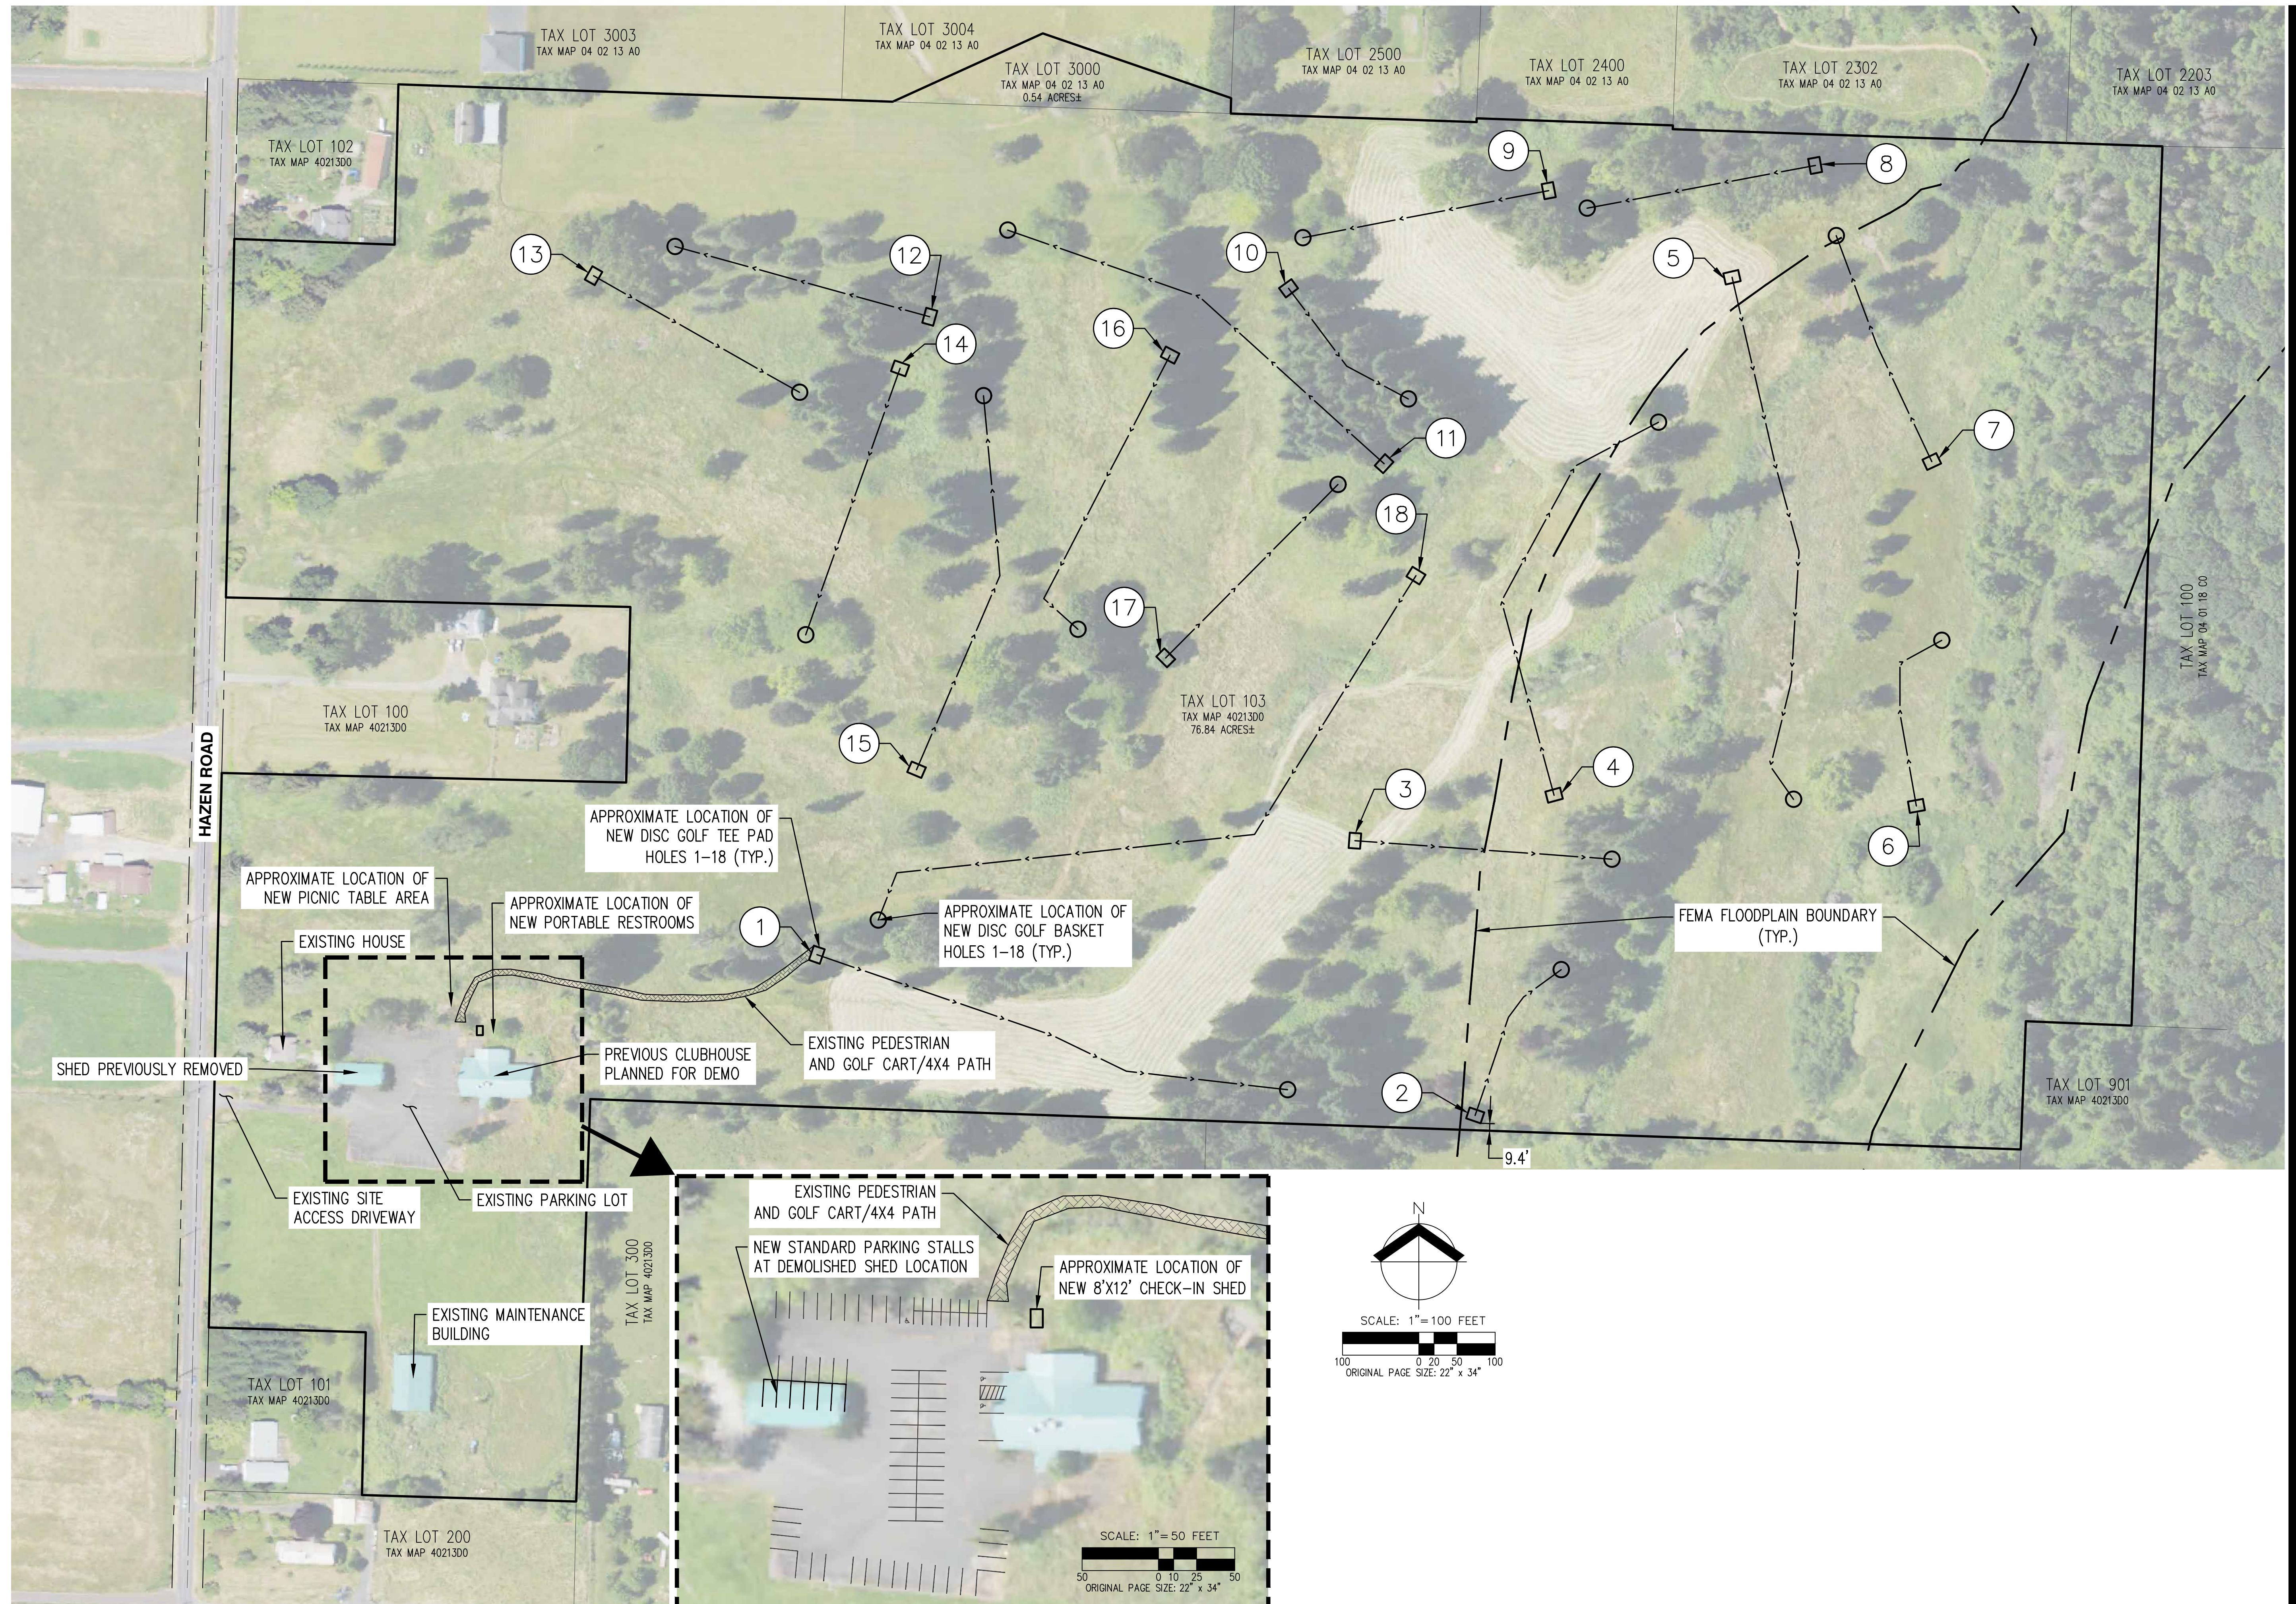

ENGINEERING - SURVEYING - NATURAL RESOURCES
FORESTRY - PLANNING - LANDSCAPE ARCHITECTURE

PRELIMINARY DISC GOLF SITE LAYOUT
COLUMBIA COUNTRY SPORTS
COLUMBIA COUNTRY SPORTS, LLC
WARREN, OREGON

JOB NUMBER:	11061
DATE:	01/15/2025
DESIGNED BY:	TMI
DRAWN BY:	AMJ
CHECKED BY:	CEG

P-01